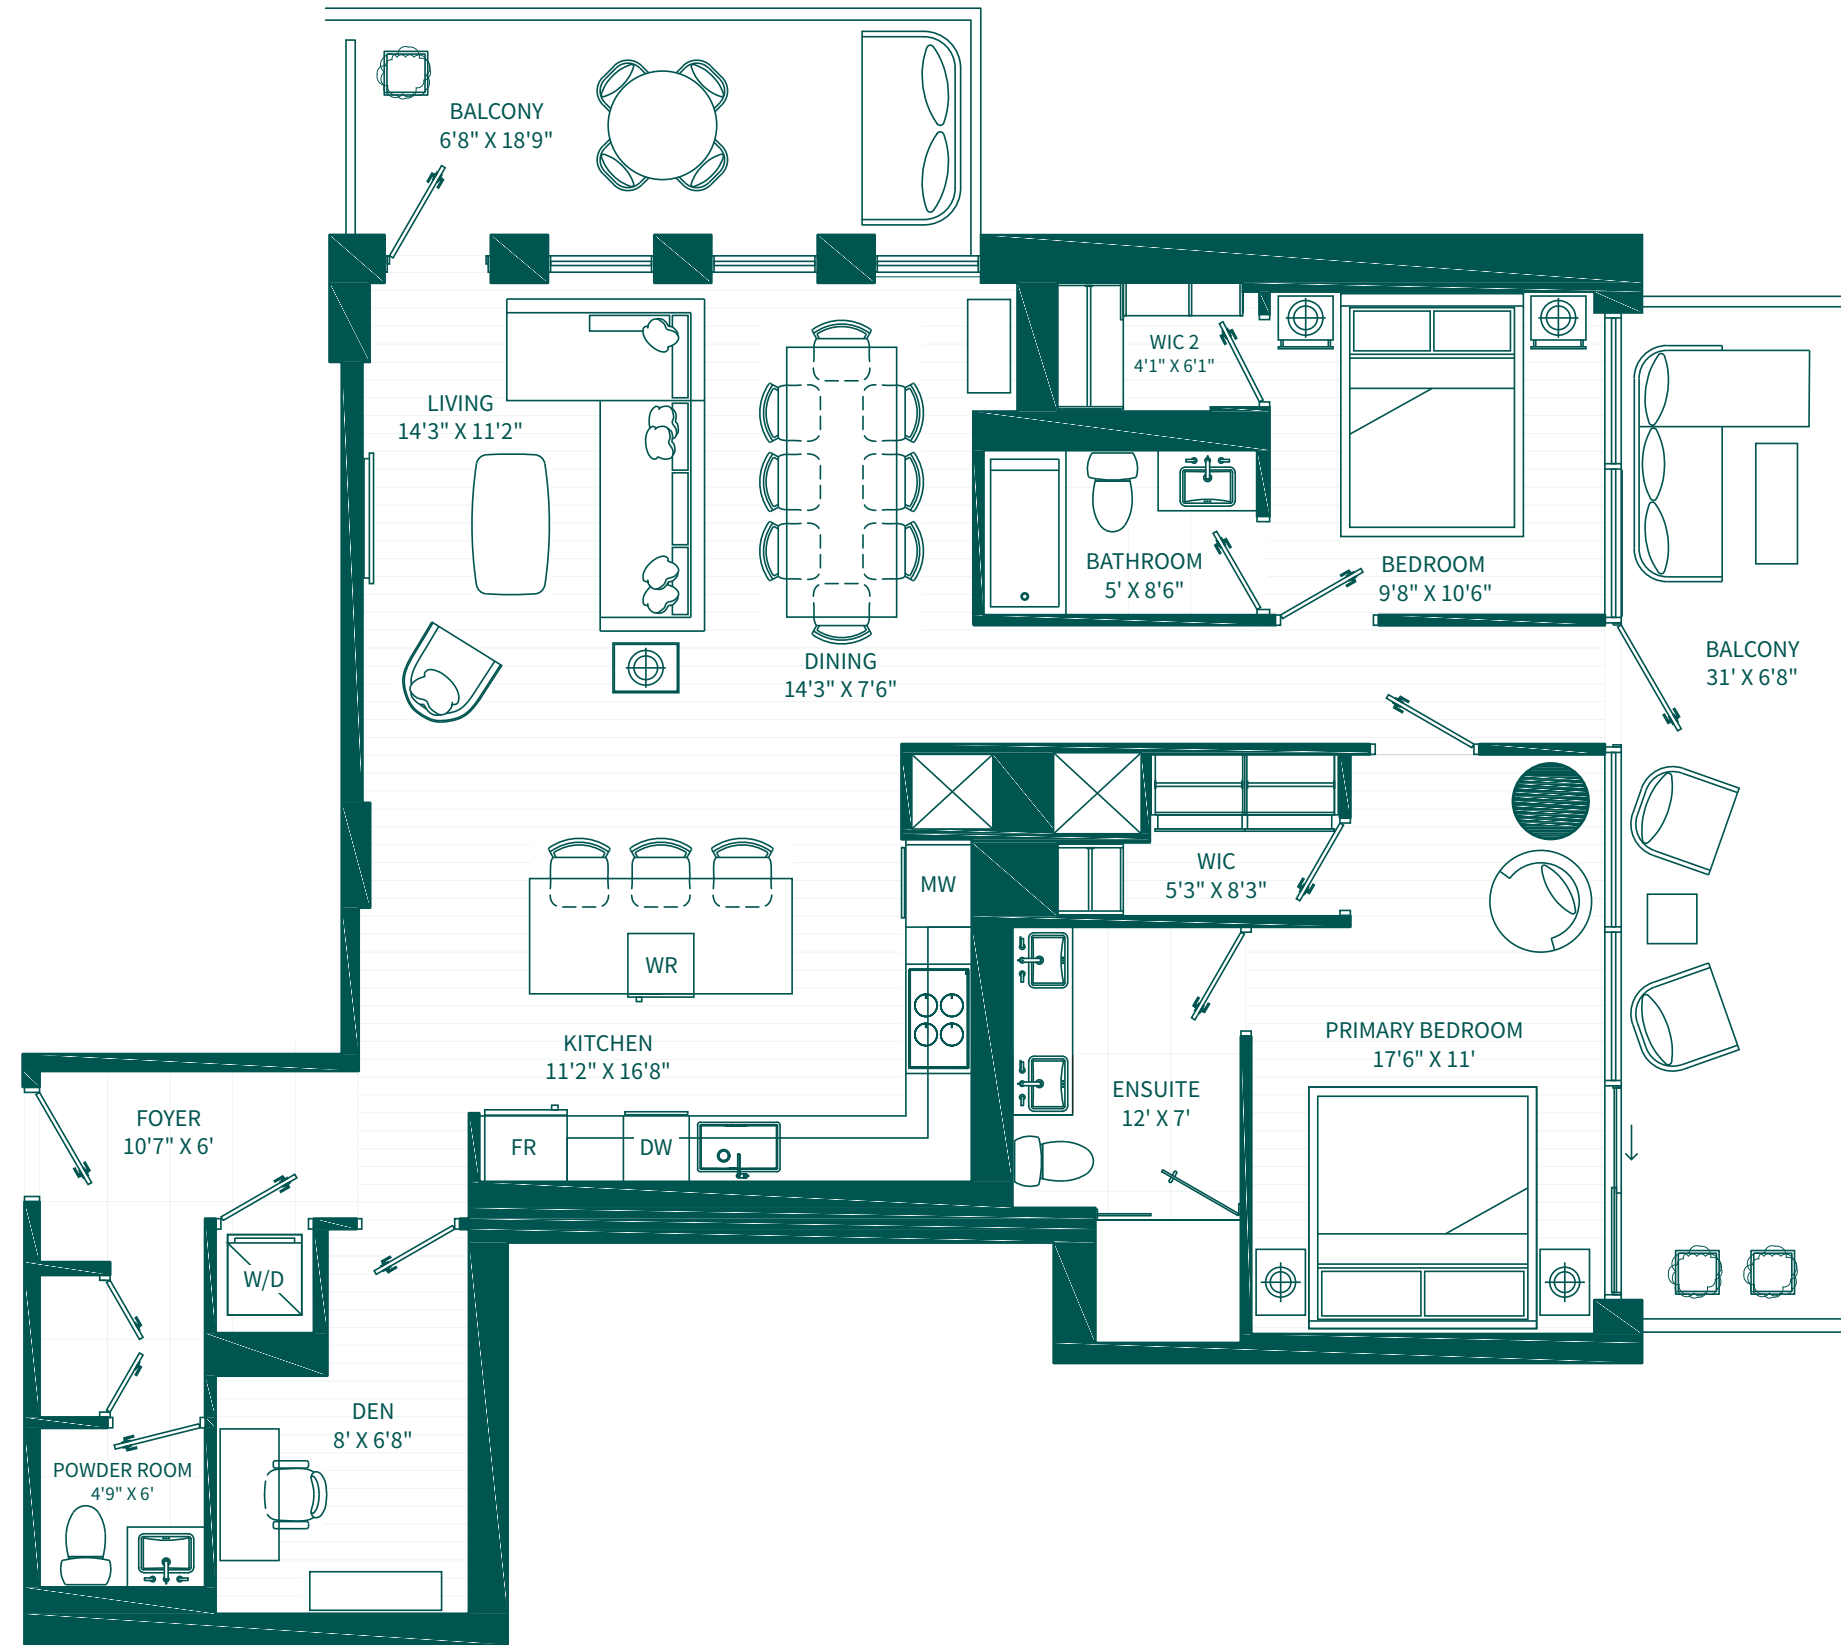

Suite Four

2 BED + DEN + 2.5 BATH

Interior: 1,487 SQ FT
Exterior: 320 SQ FT

FLOOR 18

FLOOR 17

FLOORS 5-16

All dimensions, areas, and drawings are approximate and are subject to change without notice. Actual dimensions may vary from the stated floor area.

SCALE 1:70 (APPROX)