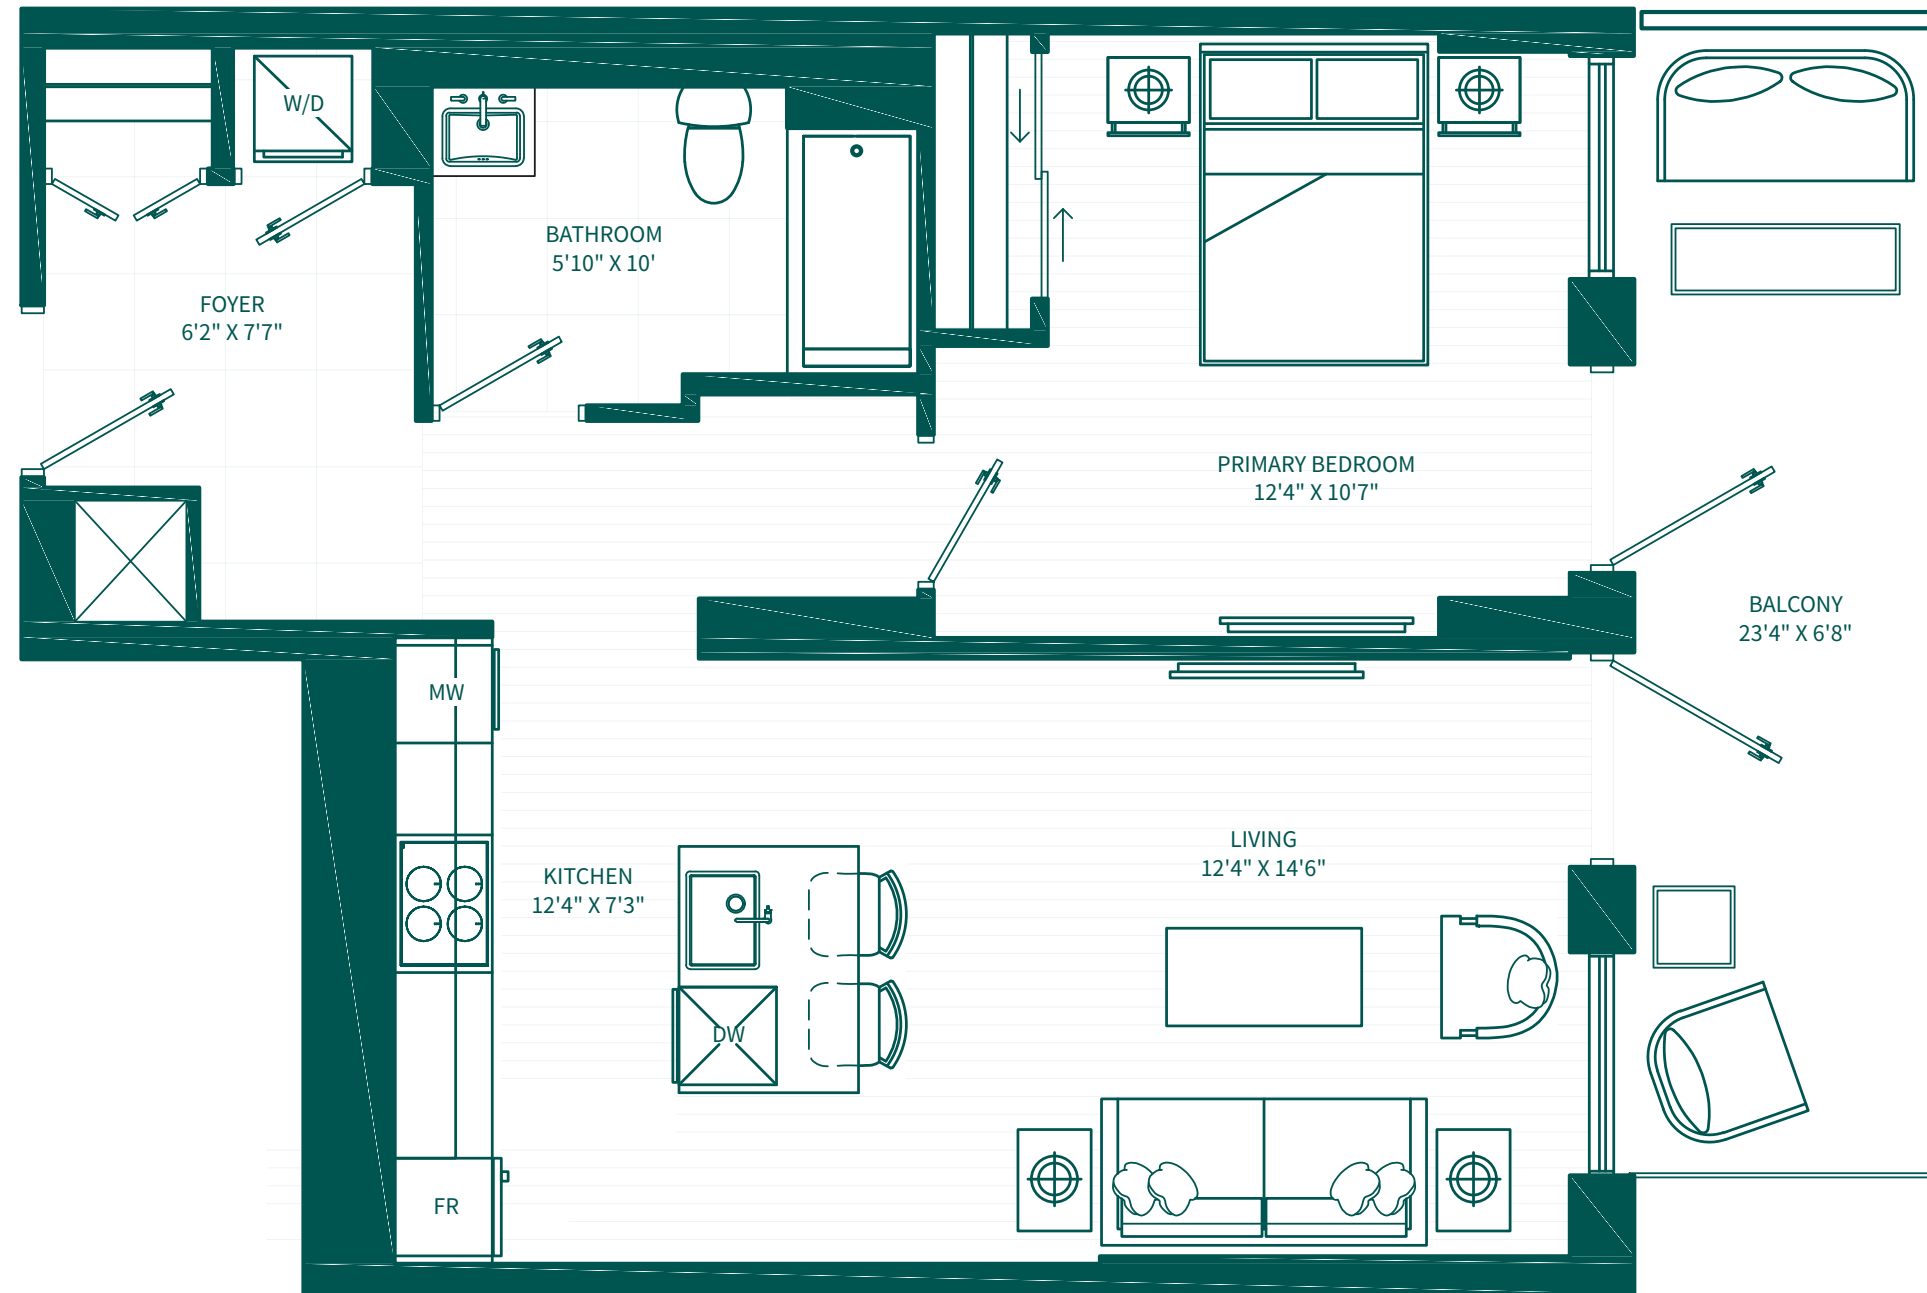

Suite Six

1 BED + 1 BATH

Interior: 755 SQ FT
Exterior: 151 SQ FT

FLOOR 19

FLOOR 18

FLOOR 17

FLOORS 5-16

All dimensions, areas, and drawings are approximate and are subject to change without notice.
Actual dimensions may vary from the stated floor area.

SCALE 1:70 (APPROX)