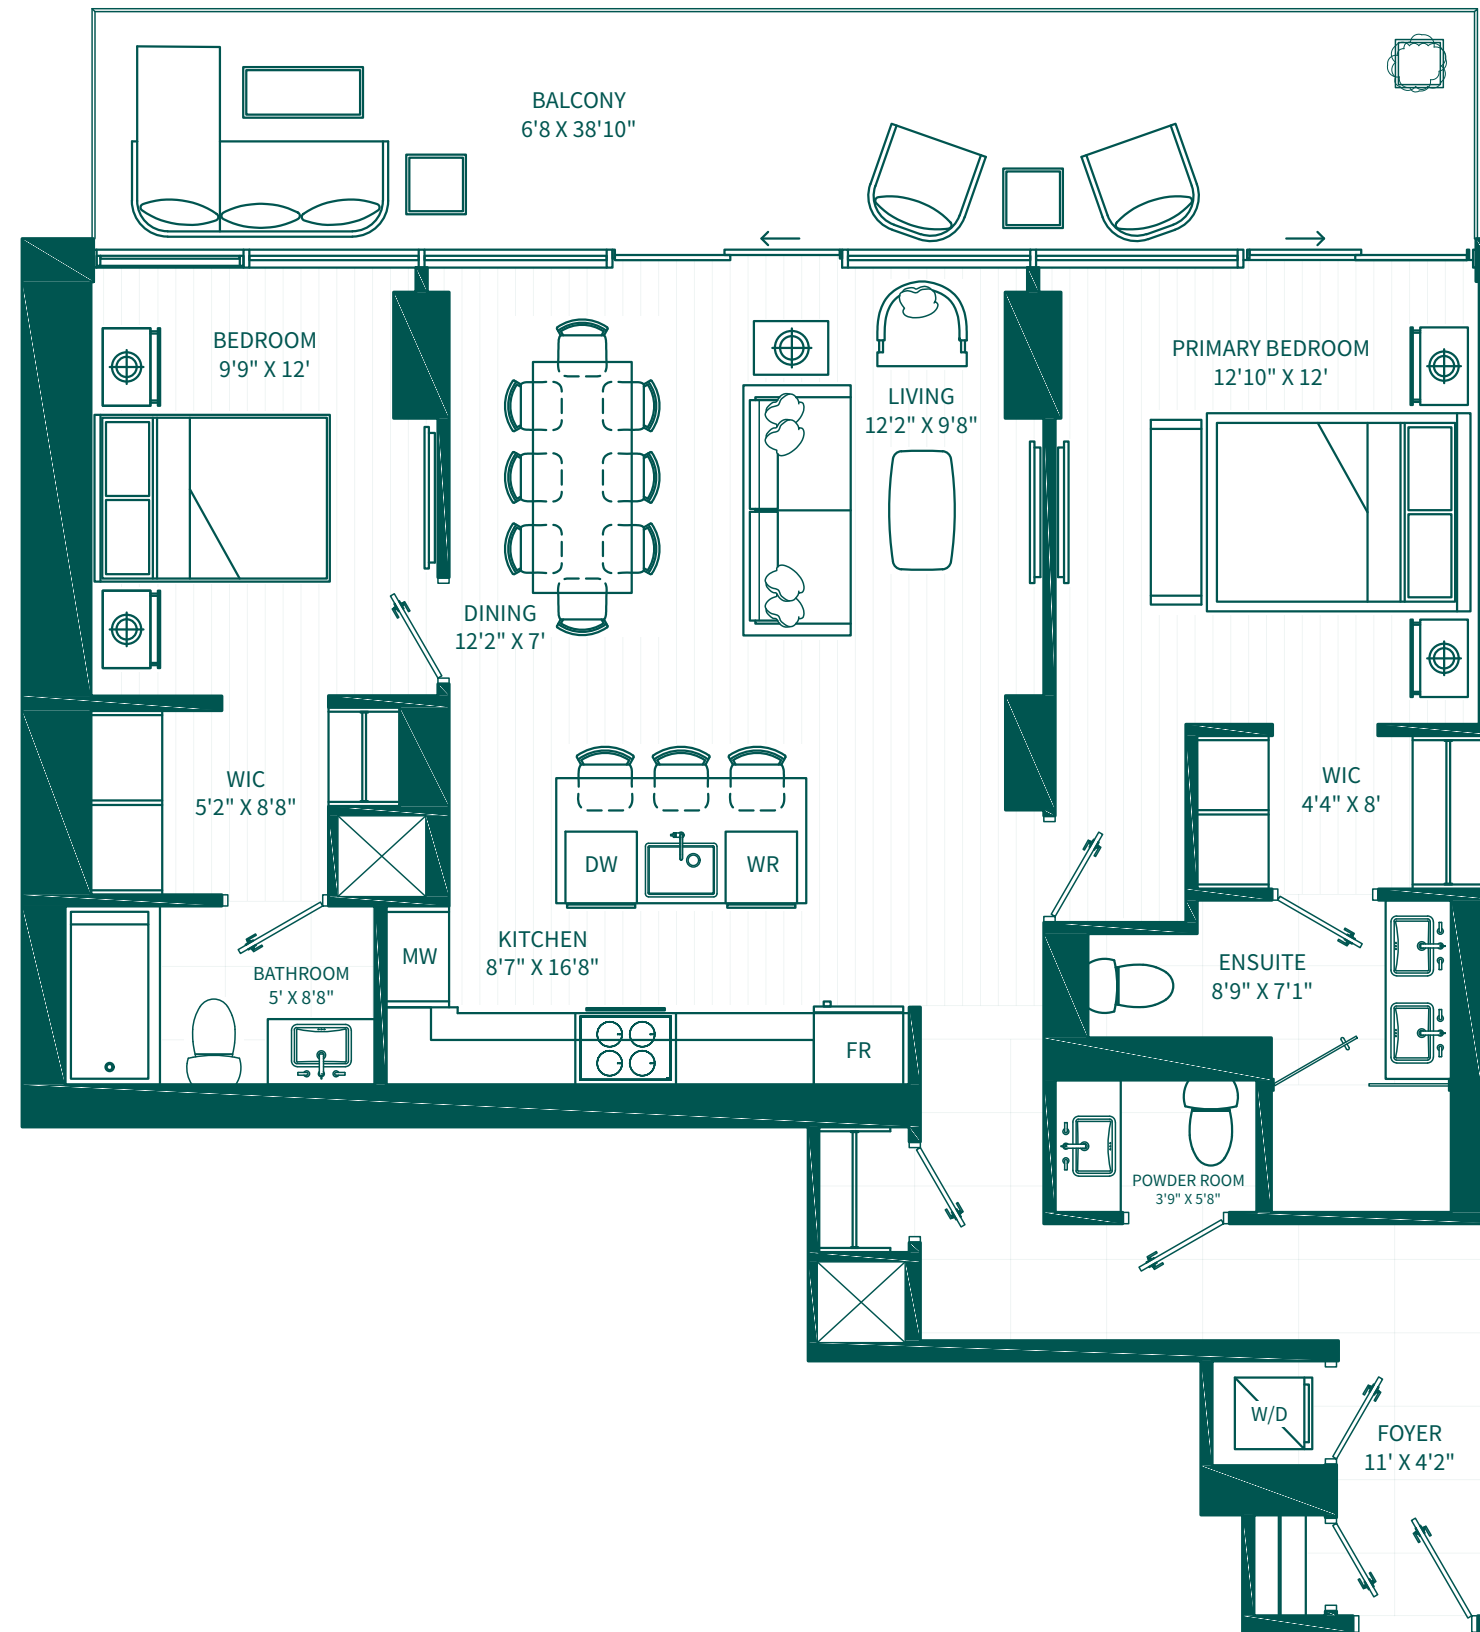

# Suite Two

2 BED + 2.5 BATH

Interior: 1,231 SQ FT  
Exterior: 250 SQ FT

All dimensions, areas, and drawings are approximate and are subject to change without notice. Actual dimensions may vary from the stated floor area.

SCALE 1:70 (APPROX)