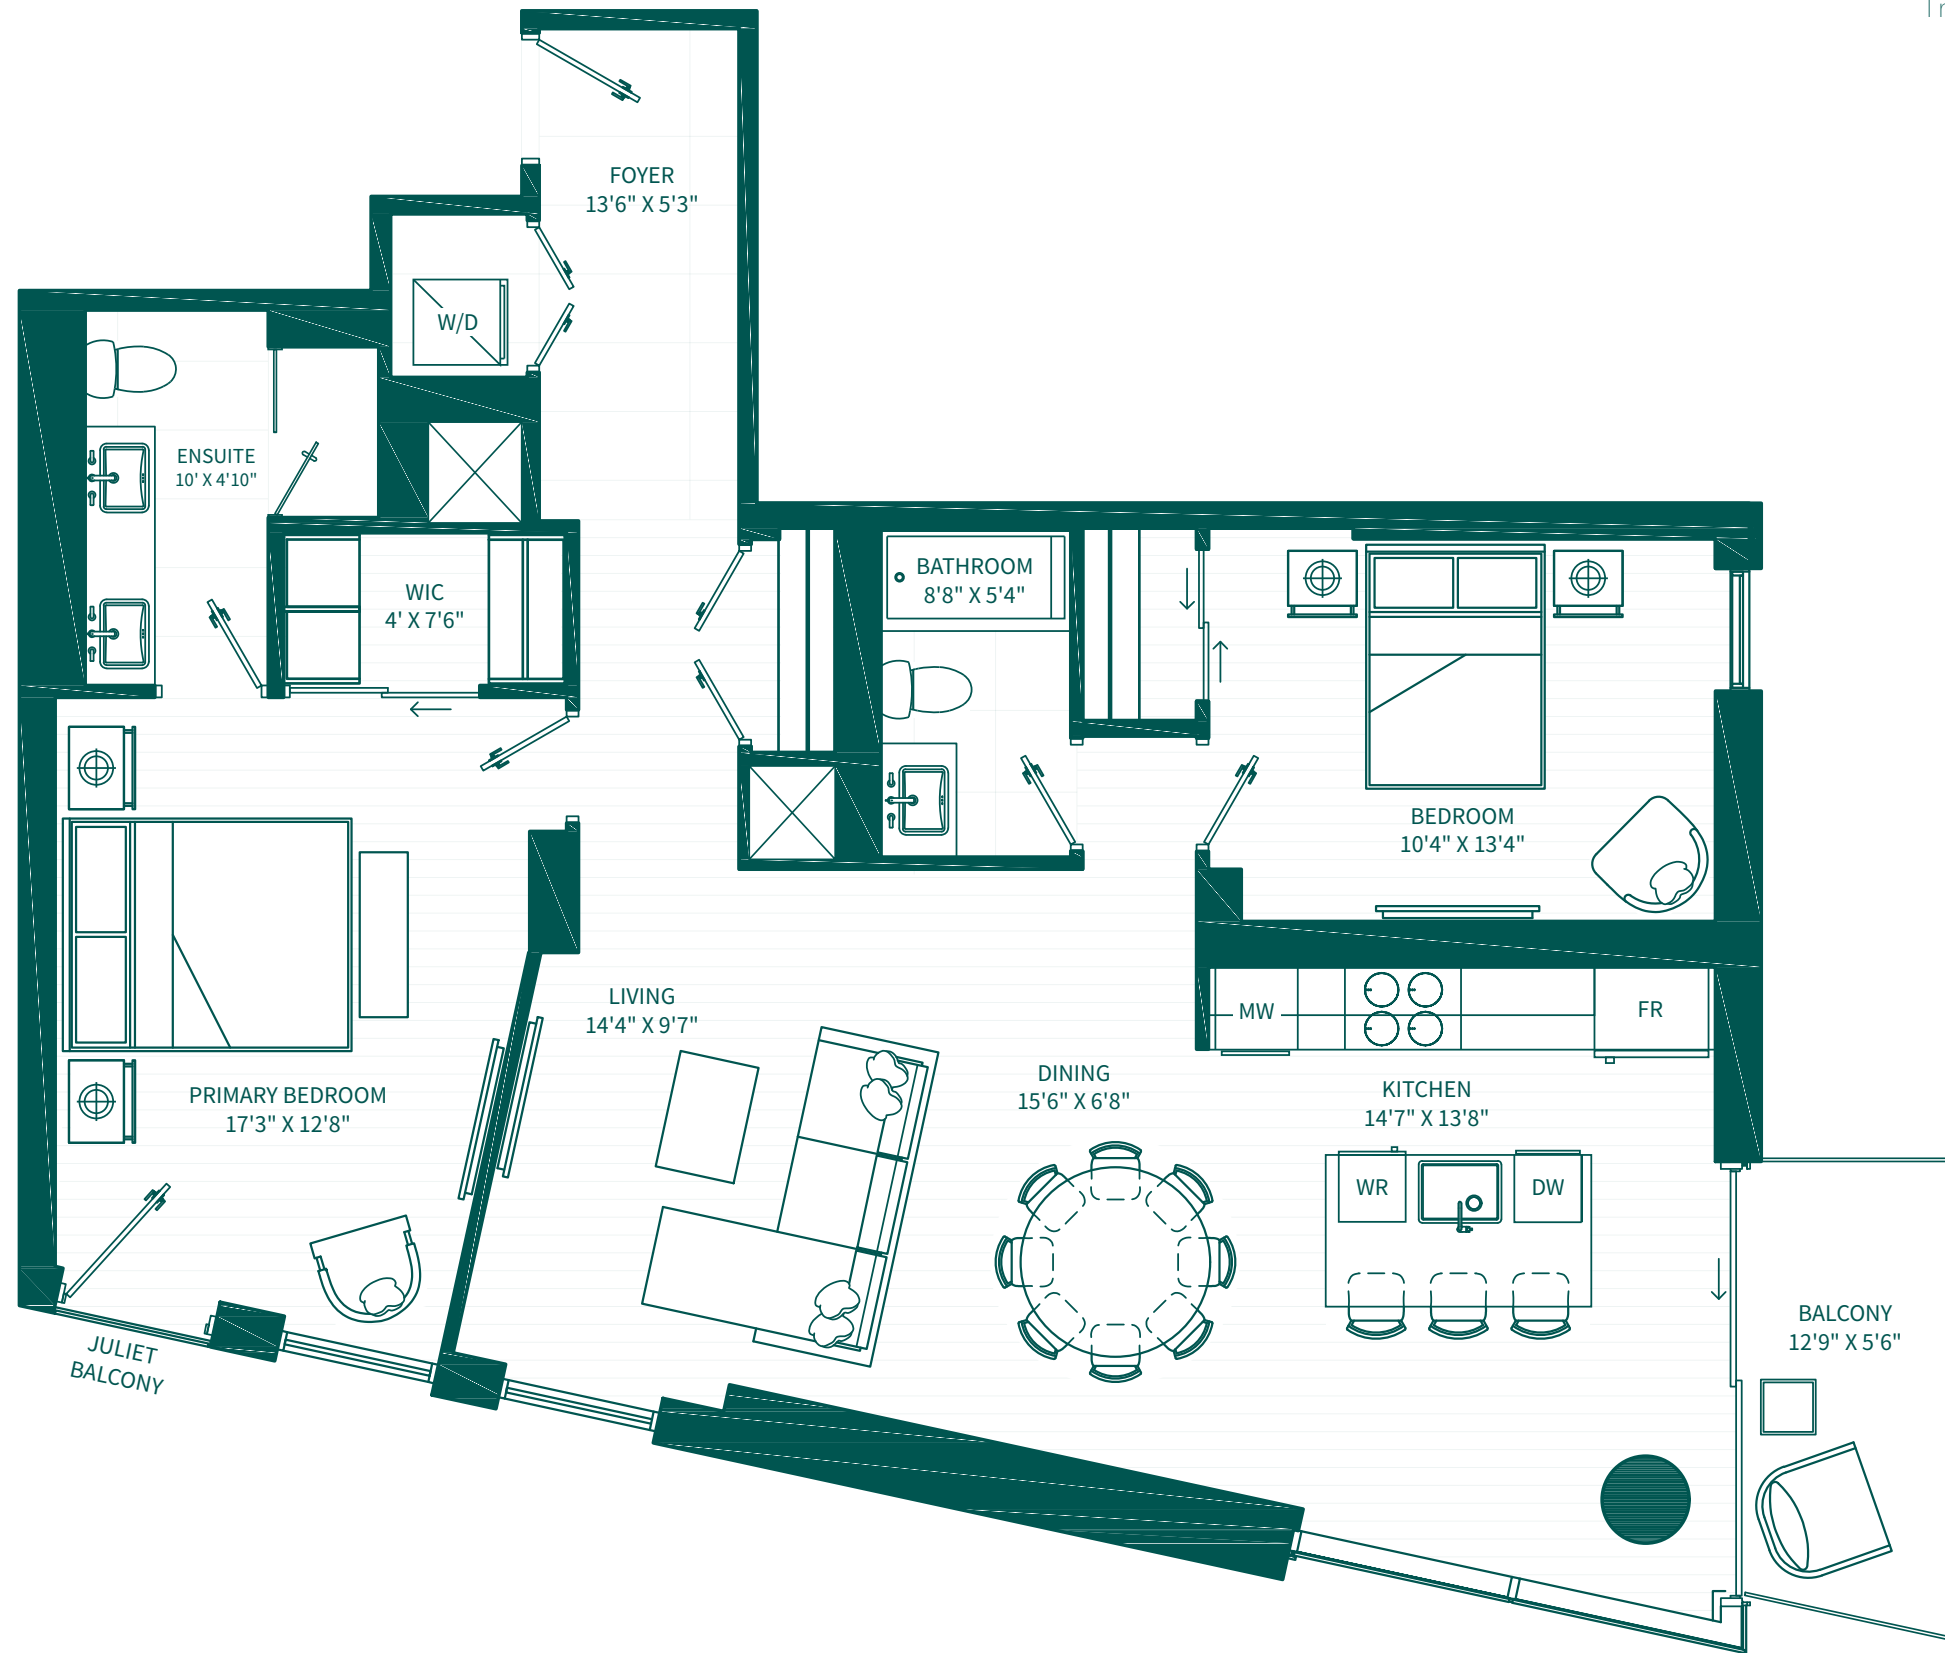

Suite Seven

2 BED + 2 BATH

Interior: 1,341 SQ FT
Exterior: 61 SQ FT

FLOORS 5-16

All dimensions, areas, and drawings are approximate and are subject to change without notice.
Actual dimensions may vary from the stated floor area.

SCALE 1:70 (APPROX)