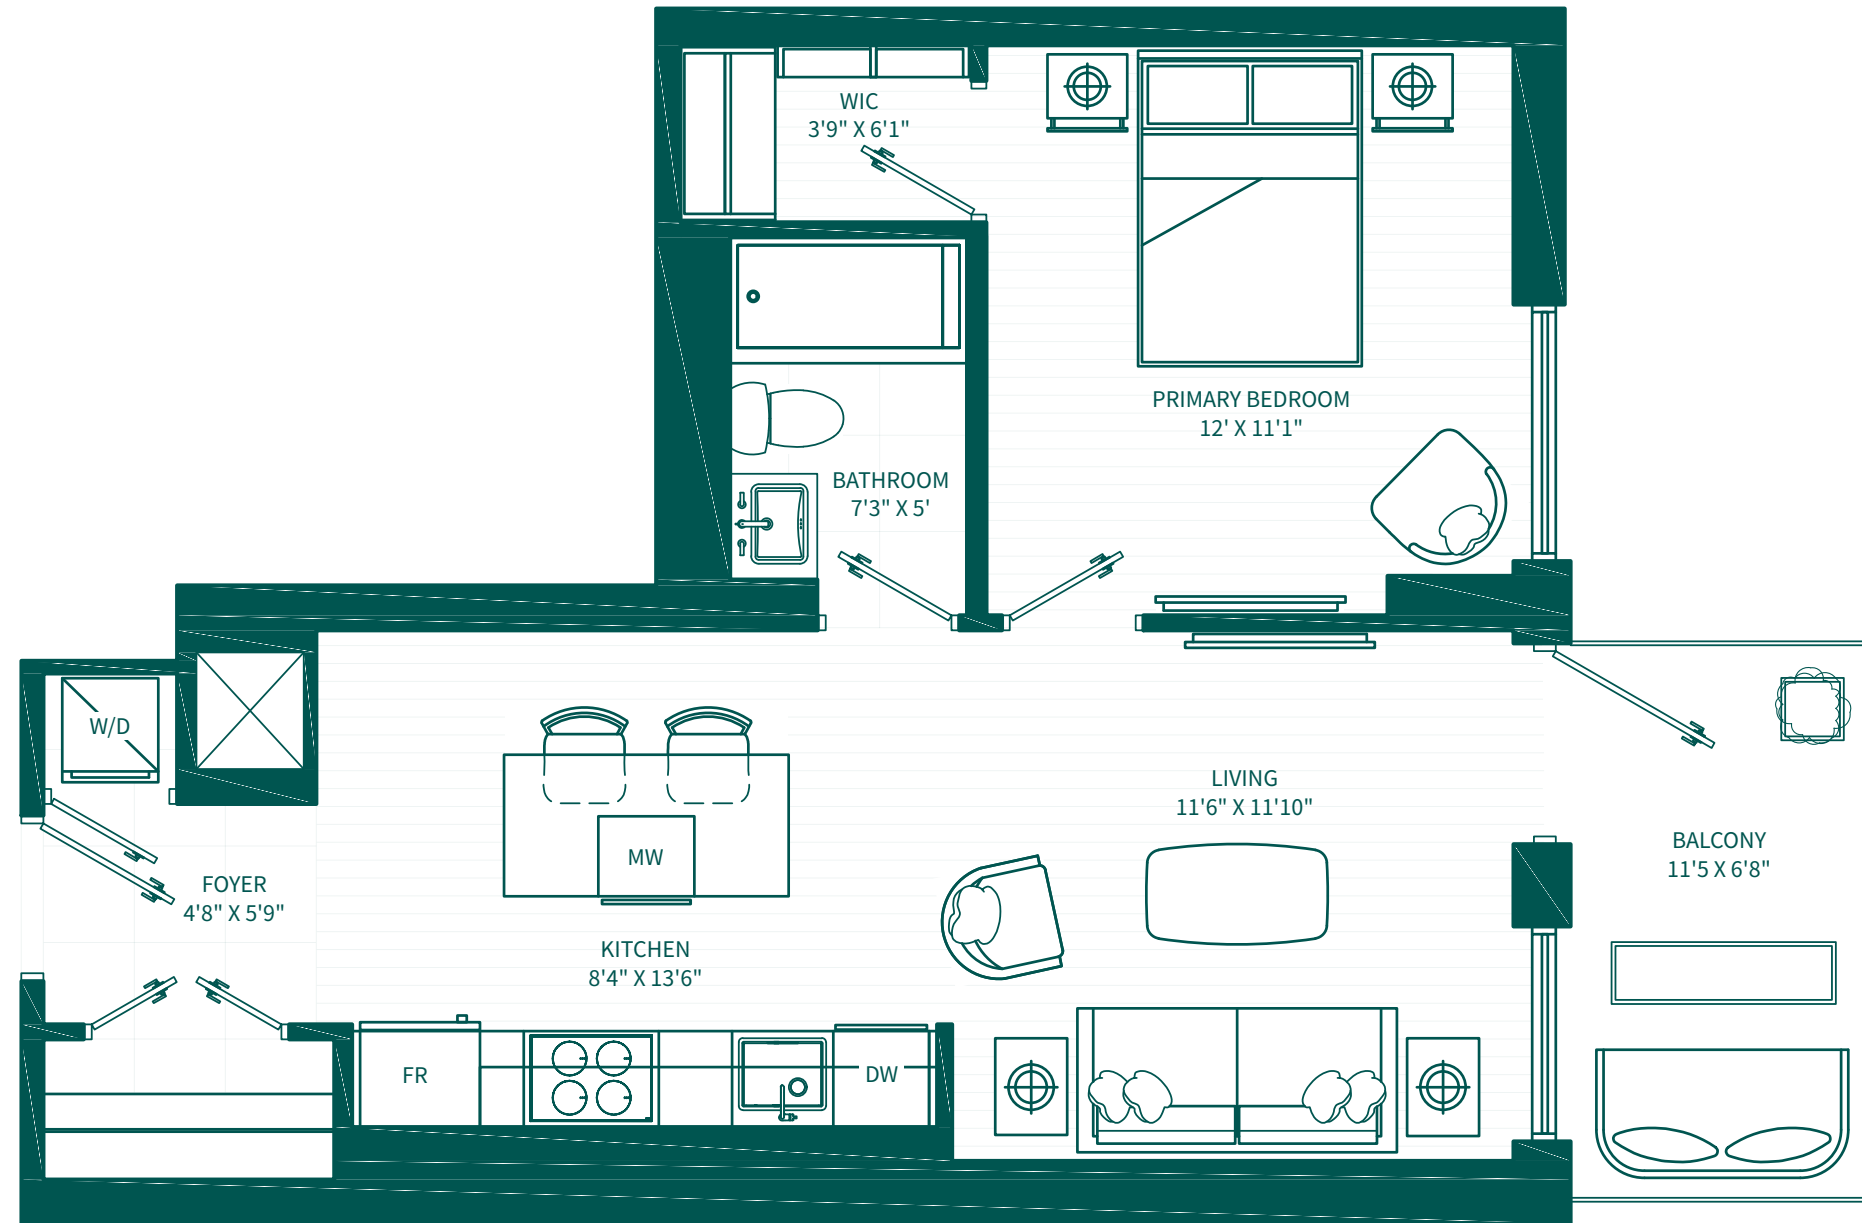

# Suite Five

1 BED + 1 BATH

Interior: 633 SQ FT  
Exterior: 74 SQ FT

FLOOR 19

FLOOR 18

FLOOR 17

FLOORS 5-16

All dimensions, areas, and drawings are approximate and are subject to change without notice.  
Actual dimensions may vary from the stated floor area.

SCALE 1:70 (APPROX)