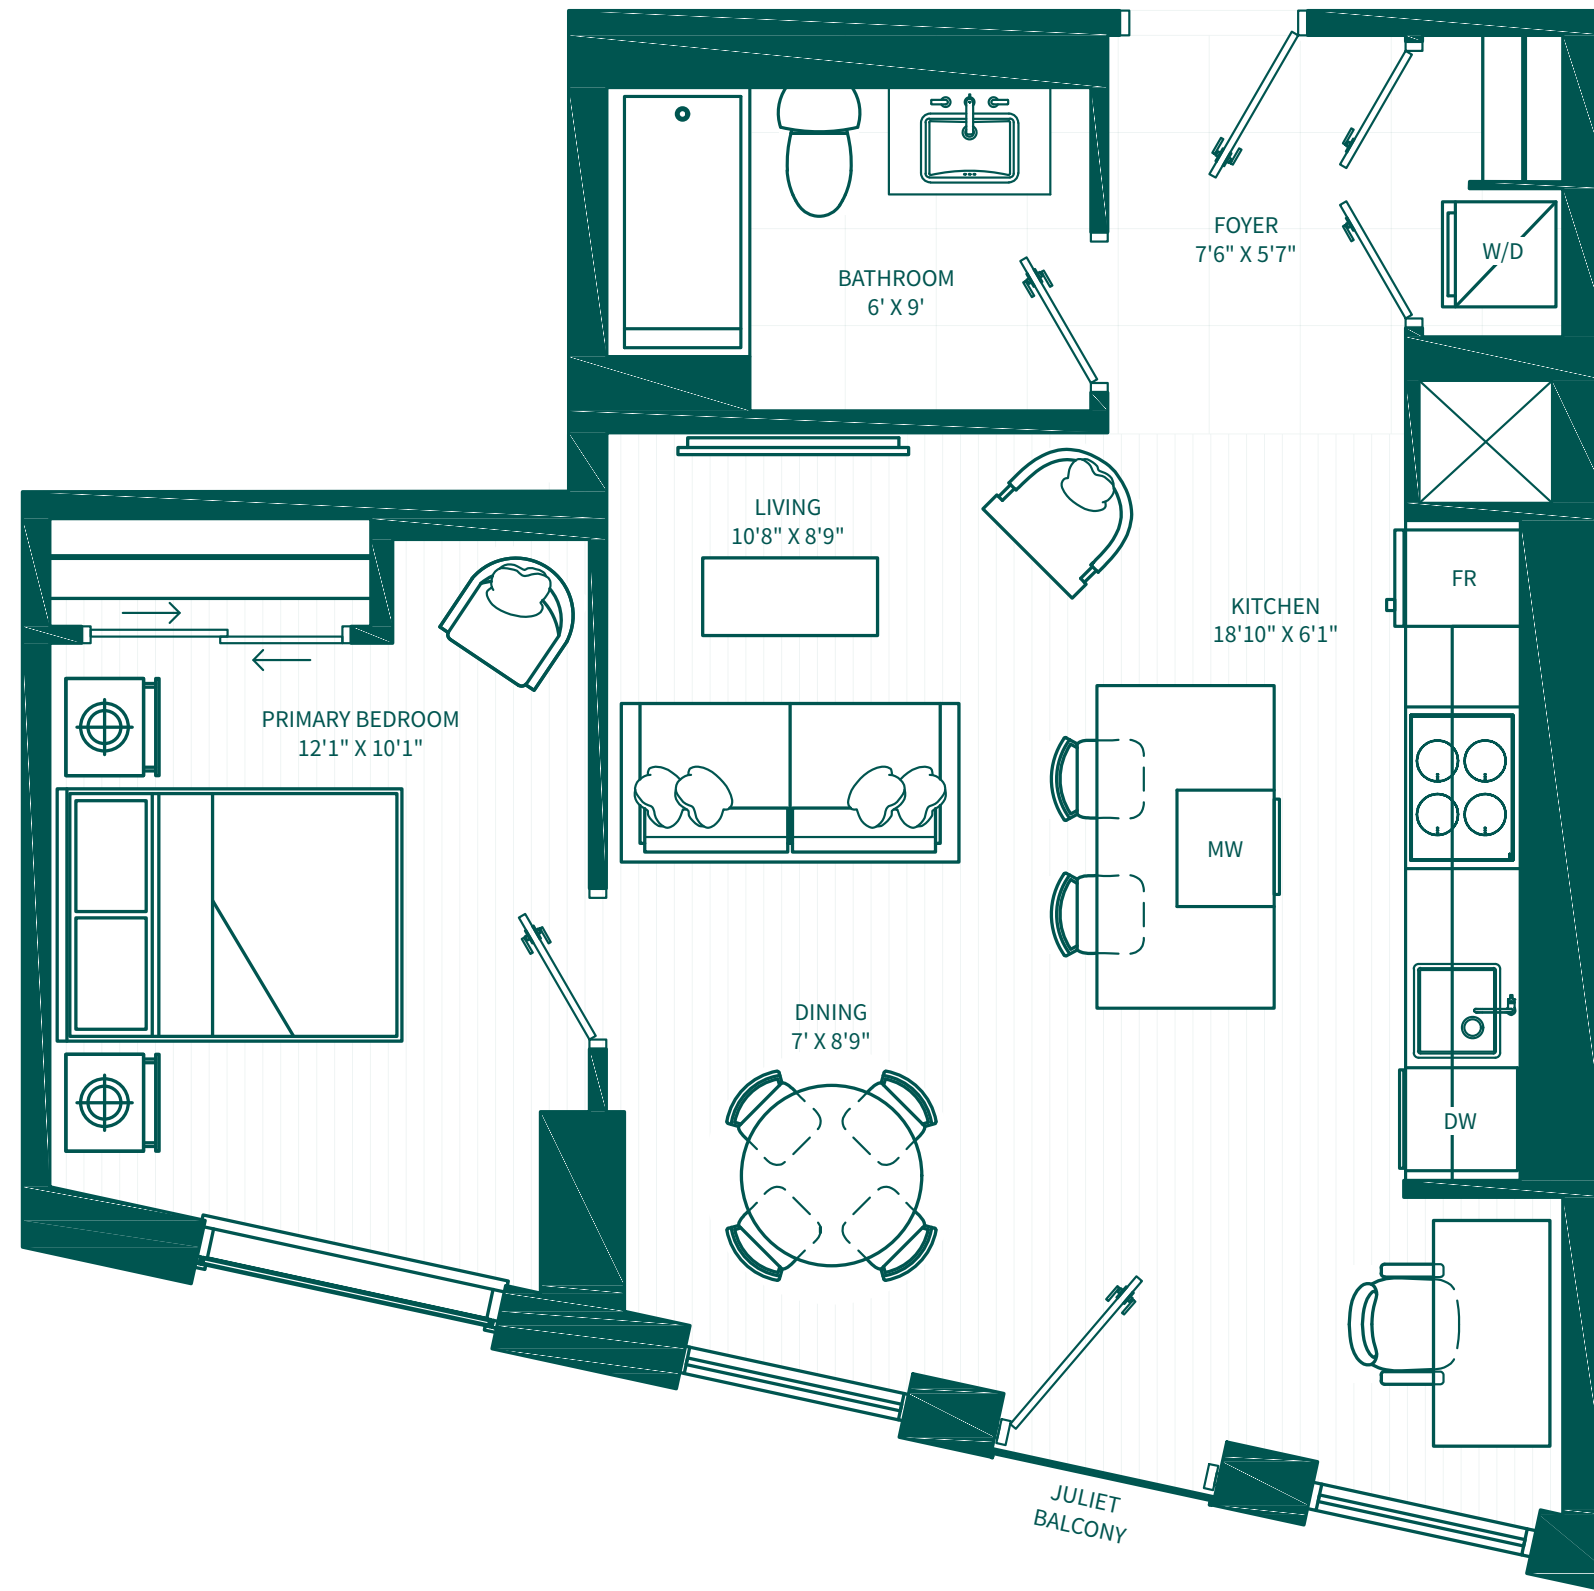

Suite Eight

1 BED + 1 BATH

Interior: 663 SQ FT
Exterior: 0 SQ FT

FLOORS 5-16

All dimensions, areas, and drawings are approximate and are subject to change without notice. Actual dimensions may vary from the stated floor area.

SCALE 1:70 (APPROX)