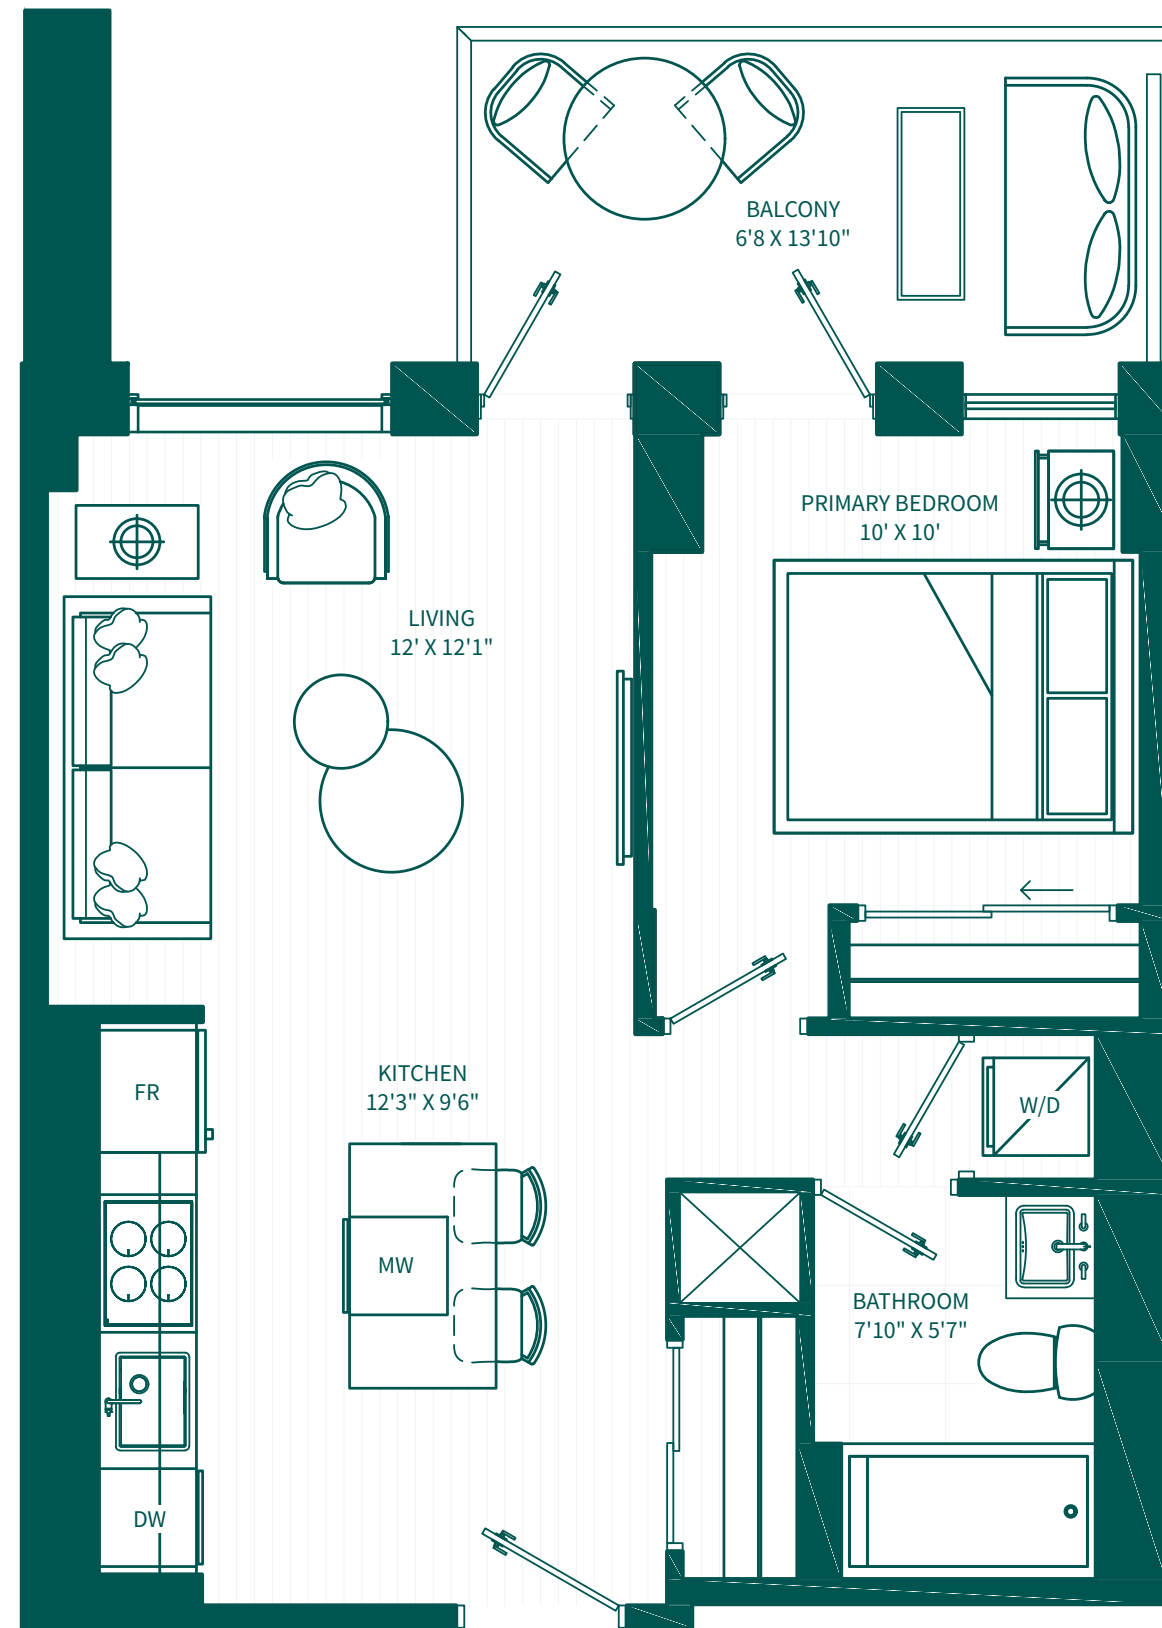

# Suite Three

1 BED + 1 BATH

Interior: 583 SQ FT  
Exterior: 93 SQ FT

All dimensions, areas, and drawings are approximate and are subject to change without notice.  
Actual dimensions may vary from the stated floor area.

SCALE 1:70 (APPROX)